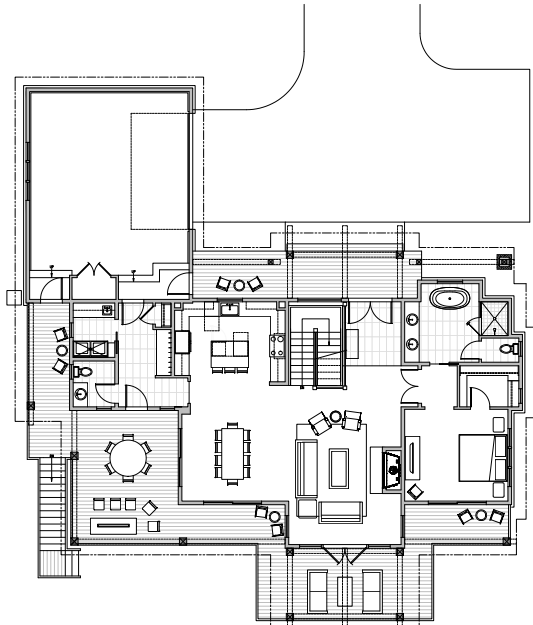

THE JUNIPER

FLOOR PLAN

Four Bedrooms

Four-and-a-half Baths

Total Liveable Space: 3,337 S.F.

MAIN LEVEL

Indoor Living: 1,667 S.F.

LOWER LEVEL

Indoor Living: 1,670 S.F.