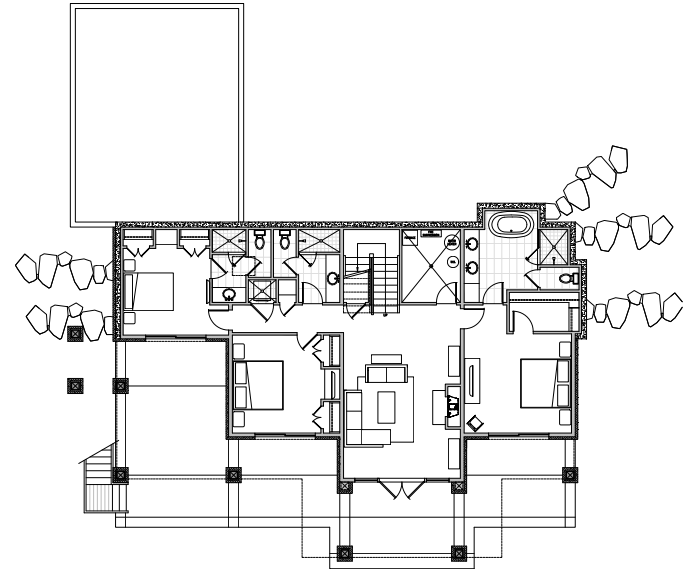

THE JUNIPER

FLOOR PLAN

Four Bedrooms

Four-and-a-half Baths

Total Liveable Space: 3,337 S.F.

MAIN LEVEL

Indoor Living: 1,667 S.F.

LOWER LEVEL

Indoor Living: 1,670 S.F.